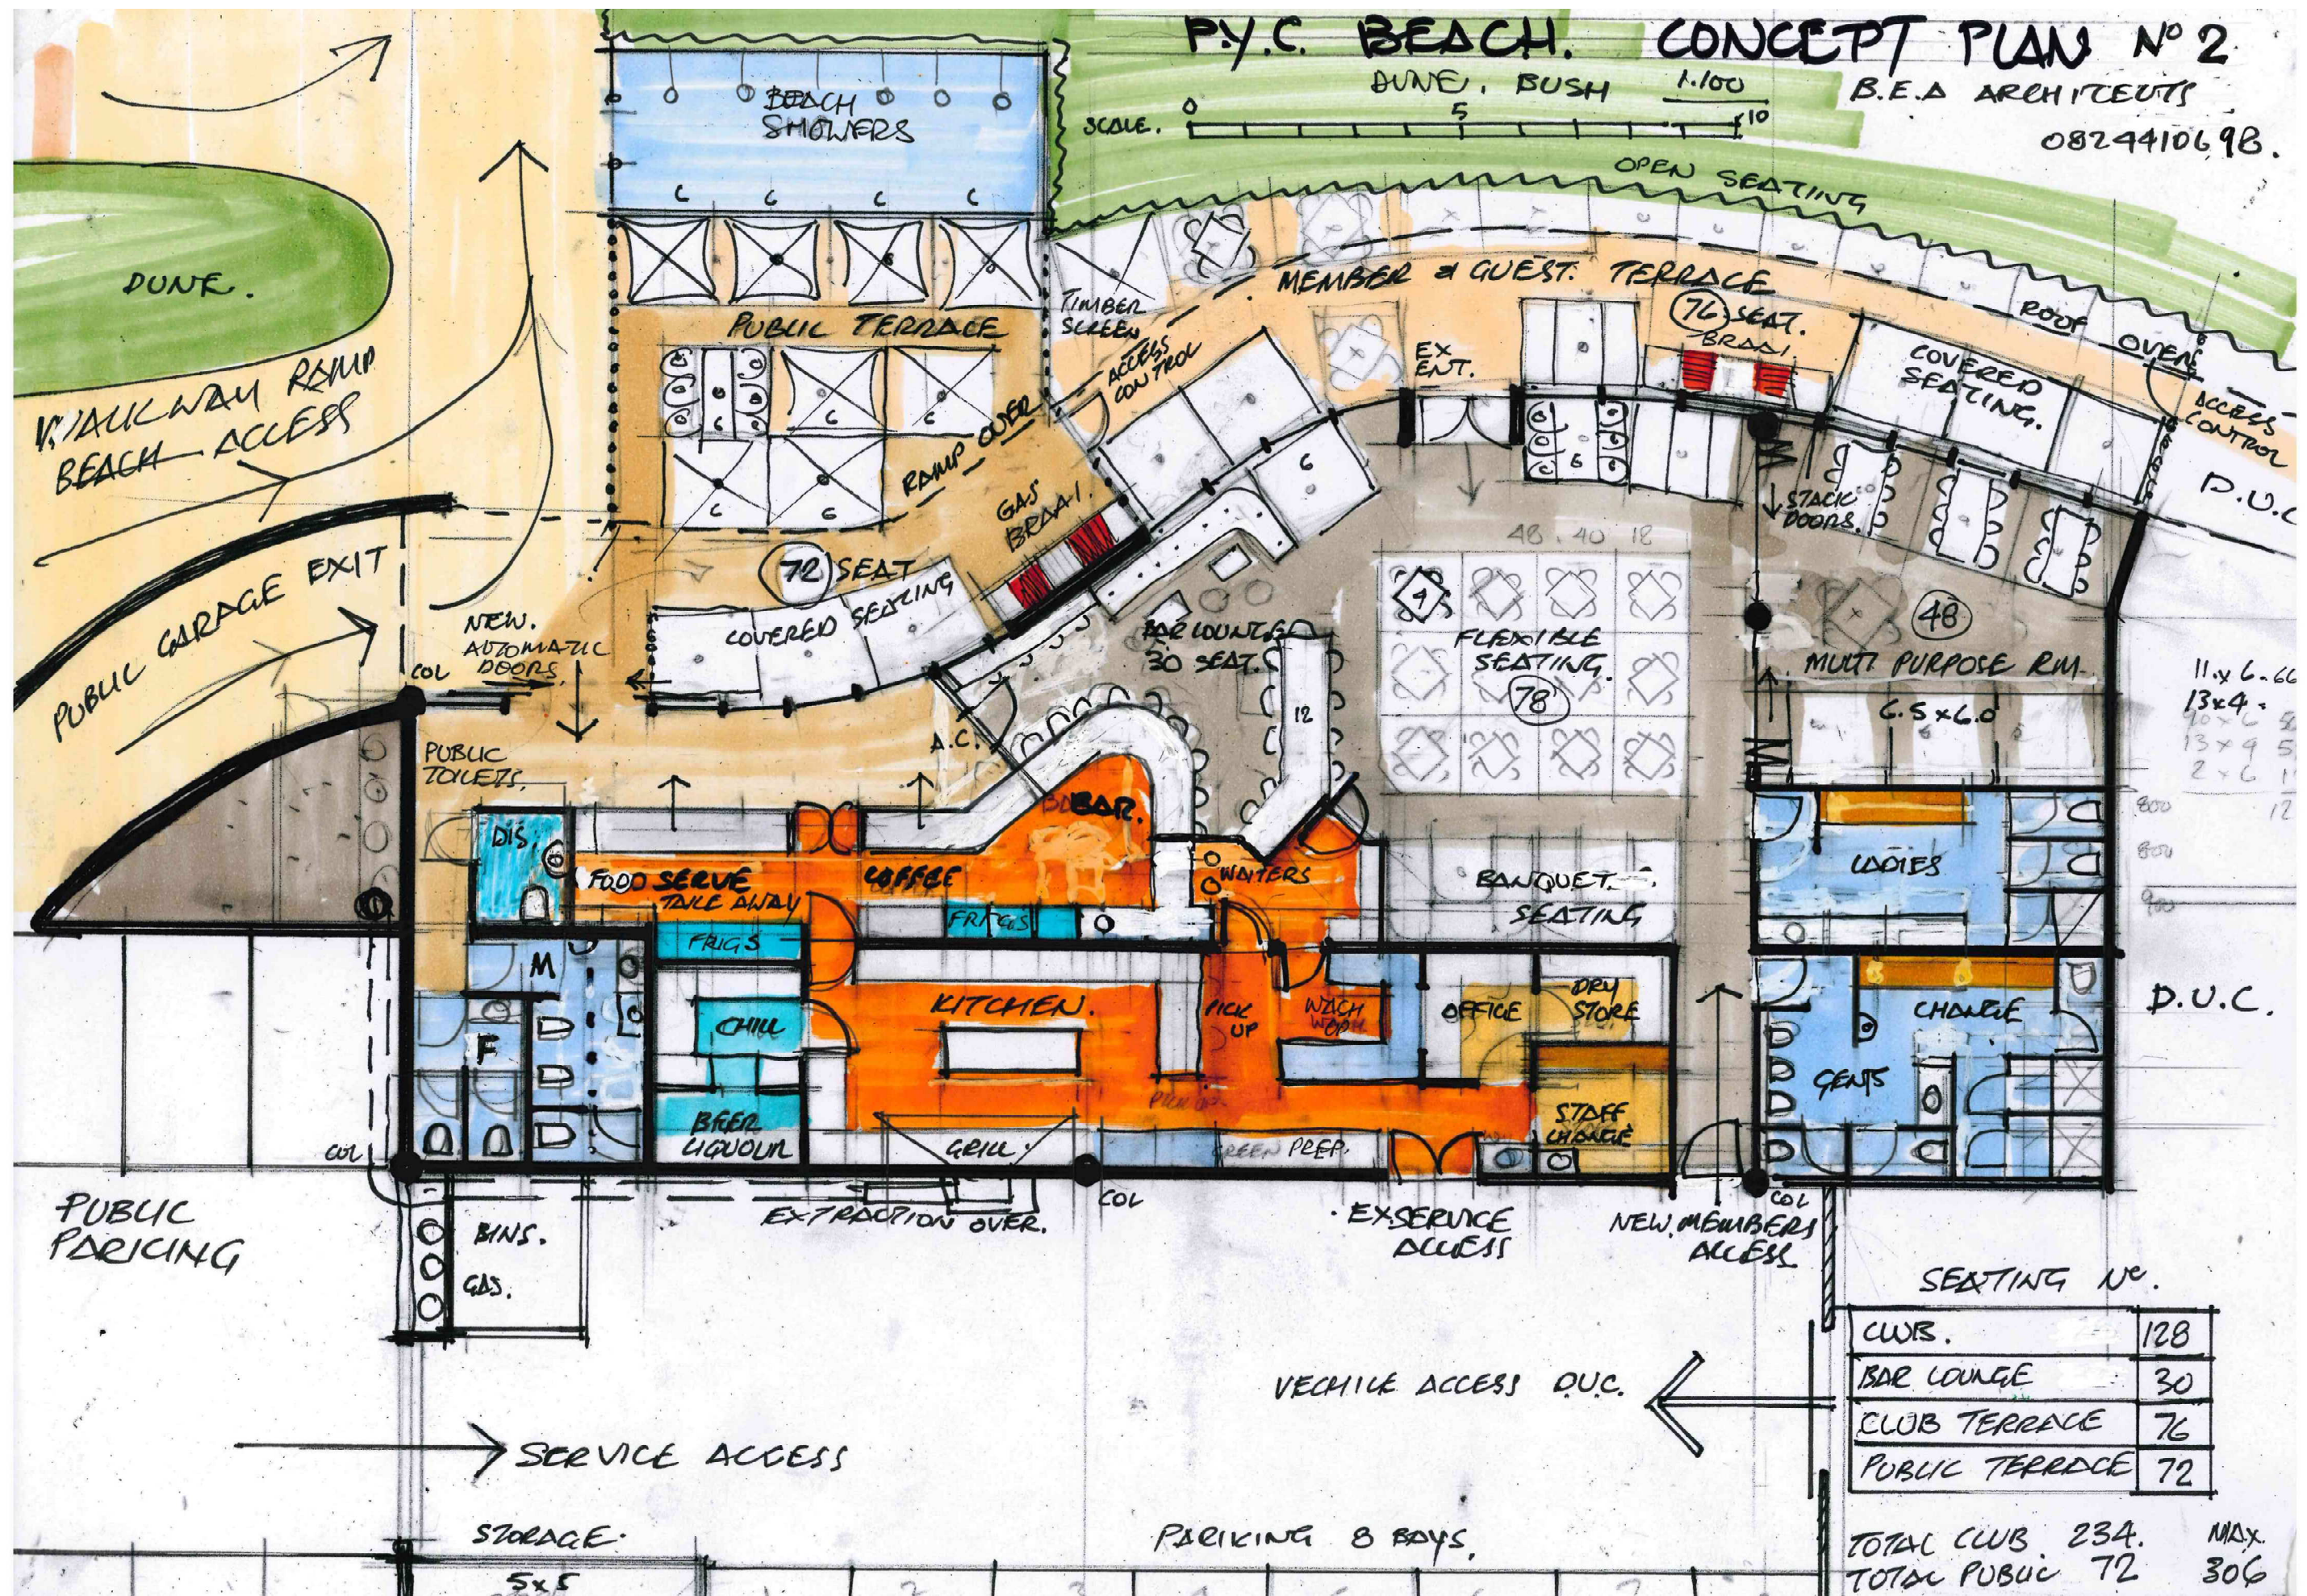

P.Y.C. BEACH. CONCEPT PLAN No 2

DUNE, BUSH 1:100

B.E.A ARCHITECTS

0824410698.

SCALE. 0 5 10

SEATING No.

CLUBS.	128
BAR LOUNGE	30
CLUB TERRACE	76
PUBLIC TERRACE	72

TOTAL CLUB 234. MAX.
TOTAL PUBLIC 72 306

PYC BEACH CLUB HOUSE - CONCEPT PLAN No. 2

DRAWN BY BILL
SCALE
DATE 05 04 2019

email: bil@ellens@iafrica.com: tel :031-207-4958: fax 031-207-4958 : address: 20 hammersmith avenue musgrave durban : south africa

PYC BEACH CLUB HOUSE - TYPICAL SECTION AND BEACH ELEVATION

DRAWN BY BILL
 SCALE
 DATE 05 04 2019

email: bil@ellens@iafrica.com: tel :031-207-4958: fax 031-207-4958 : address: 20 hammersmith avenue musgrave durban : south africa