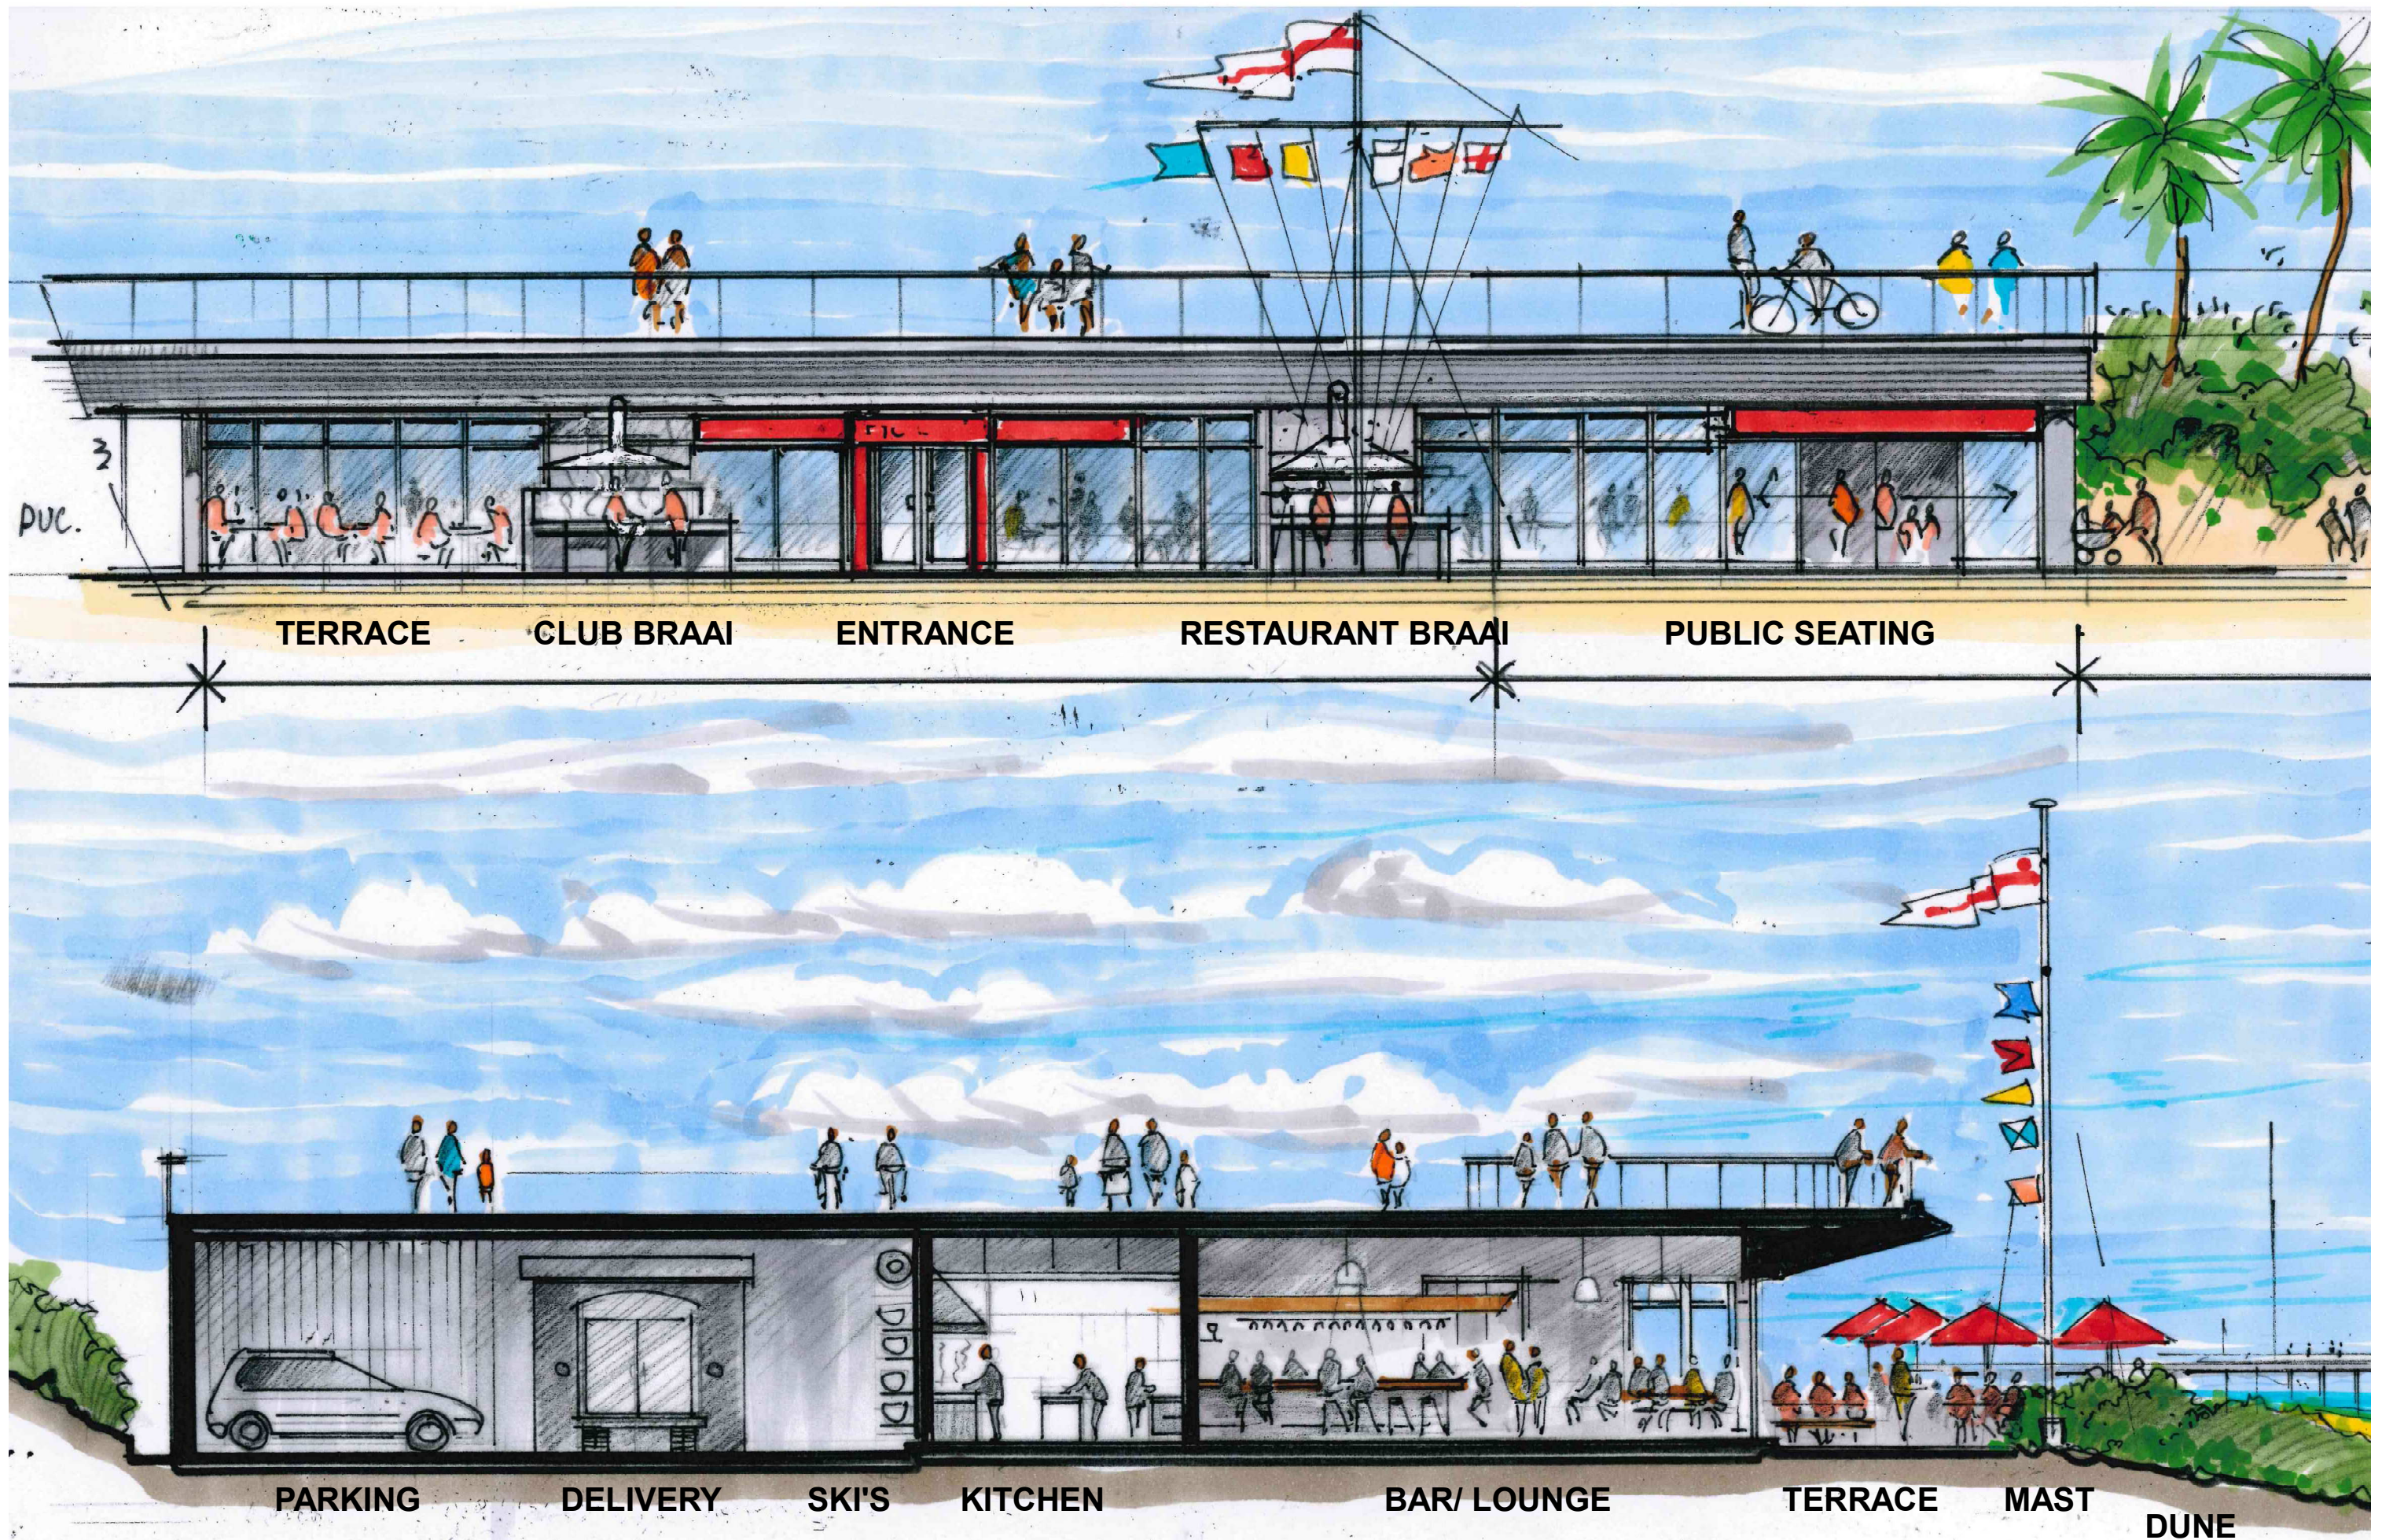

P.Y.C. BEACH. CONCEPT PLAN No 2

DUNE, BUSH 1:100

B.E.A ARCHITECTS

0824410698.

SCALE. 0 5 10

SEATING No.

CLUBS.	128
BAR LOUNGE	30
CLUB TERRACE	76
PUBLIC TERRACE	72

TOTAL CLUB 234. MAX.
TOTAL PUBLIC 72 306

PYC BEACH CLUB HOUSE - CONCEPT PLAN No. 2

DRAWN BY BILL
SCALE
DATE 05 04 2019

email: bil@ellens@iafrica.com: tel :031-207-4958: fax 031-207-4958 : address: 20 hammersmith avenue musgrave durban : south africa

PYC BEACH CLUB HOUSE - TYPICAL SECTION AND BEACH ELEVATION

DRAWN BY BILL
 SCALE
 DATE 05 04 2019

email: bil@ellens@iafrica.com: tel :031-207-4958: fax 031-207-4958 : address: 20 hammersmith avenue musgrave durban : south africa